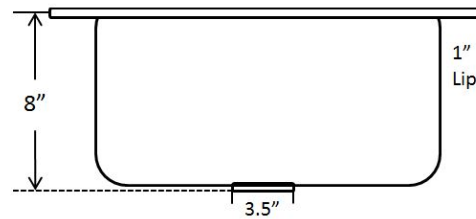

Kahlo
Kahlo Tiered
(Formally Tiered Petit Lucca)

Item: KPA-1715T

- Rectangular handcrafted rose gold 14 gauge
- Easy to clean and maintain
- Sound dampening panels and coating to reduce noise
- Rigorously tested to ensure no puddling or leaking
- Coordinating drain available
- Limited Lifetime Warranty

Dimensions:
Outer 17" x 15", 8" depth
Inner 15" x 13", 8" depth

For more information scan our QR code.
• iPhone open camera and hover over code click on pop-up and it will redirect you
• Android download QR app Lighting QR and follow instructions