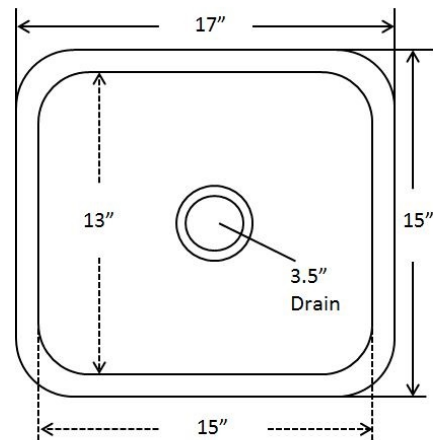

Kahlo
Kahlo Tiered
(Formally Tiered Petit Lucca)

Item: KPA-1715T

- Rectangular handcrafted rose gold 14 gauge
- Easy to clean and maintain
- Sound dampening panels and coating to reduce noise
- Rigorously tested to ensure no puddling or leaking
- Coordinating drain available
- Limited Lifetime Warranty

Dimensions:
Outer 17" x 15", 8" depth
Inner 15" x 13", 8" depth

For more information scan our QR code.
• iPhone open camera and hover over code click on pop-up and it will redirect you
• Android download QR app Lighting QR and follow instructions